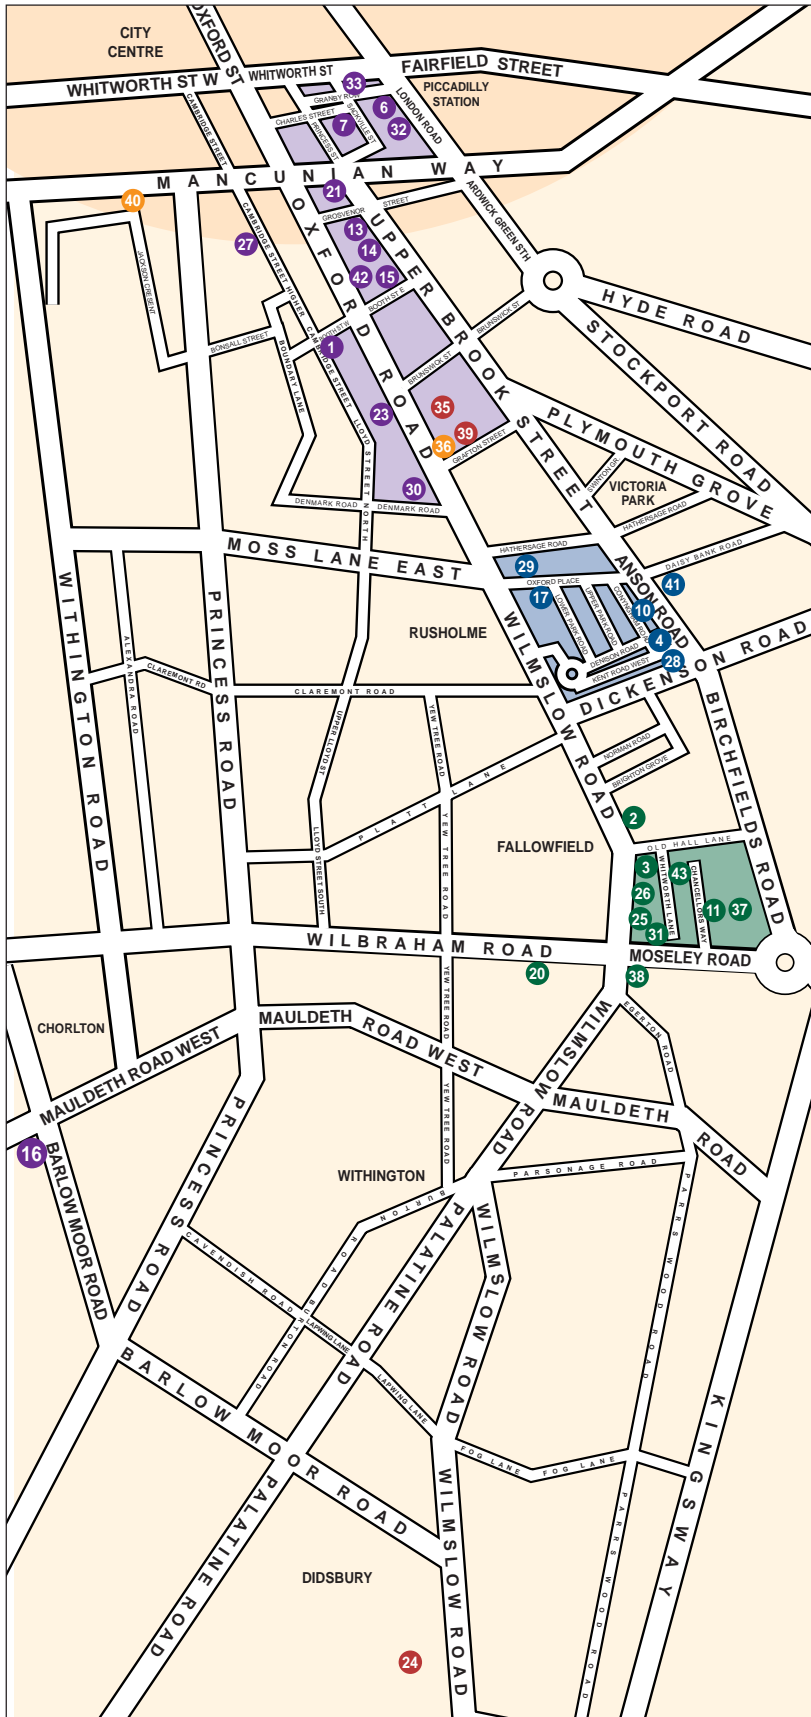

The University of Manchester Accommodation Map

THE UNIVERSITY
of MANCHESTER

Key - Alphabetical Order

Accommodation Office & Manchester Student Homes	1	Lambert Hall	33
Allen Hall	2	Linton House	20
Armitage Sports Centre	11	Manchester Aquatics Centre	42
Ashburne Hall & Sheavyn House	3	Moberly Hall	23
Bowden Court	14	Oak House	25
Brian Redhead Court	40	Opal Hall	27
Broomcroft House	24	Opal Gardens	41
Canterbury Court	4	Owens Park	26
Chandos Hall	6	Richmond Park & the Firs Villa	37
Dalton-Ellis Hall & Sutherland & Pankhurst Court	10	Ronson Hall	15
Grafton House	39	St. Anselm Hall	28
Grosvenor Place & Grosvenor Street Building	13	St. Gabriel's Hall	29
Hardy Farm Residence	16	Sugden Sports Centre	21
Horniman House	36	Vaughan House	35
Hulme Hall & Burkhardt House	17	Weston Hall	7
Ladybarn House	38	Whitworth Park	30
		Woolton Hall	31
		Wright Robinson Hall	32

Key - Numerical Order

Accommodation Office & Manchester Student Homes	1	Broomcroft House	24
Allen Hall	2	Oak House	25
Ashburne Hall & Sheavyn House	3	Owens Park	26
Canterbury Court	4	Opal Hall	27
Chandos Hall	6	St. Anselm Hall	28
Weston Hall	7	St. Gabriel's Hall	29
Dalton-Ellis Hall & Sutherland & Pankhurst Court	10	Whitworth Park	30
Armitage Sports Centre	11	Woolton Hall	31
Grosvenor Place & Grosvenor Street Building	13	Wright Robinson Hall	32
Bowden Court	14	Lambert Hall	33
Ronson Hall	15	Vaughan House	35
Hardy Farm Residence	16	Horniman House	36
Hulme Hall & Burkhardt House	17	Richmond Park & the Firs Villa	37
Linton House	20	Ladybarn House	38
Sugden Sports Centre	21	Grafton House	39
Moberly Hall	23	Brian Redhead Court	40
		Opal Gardens	41
		Manchester Aquatics Centre	42